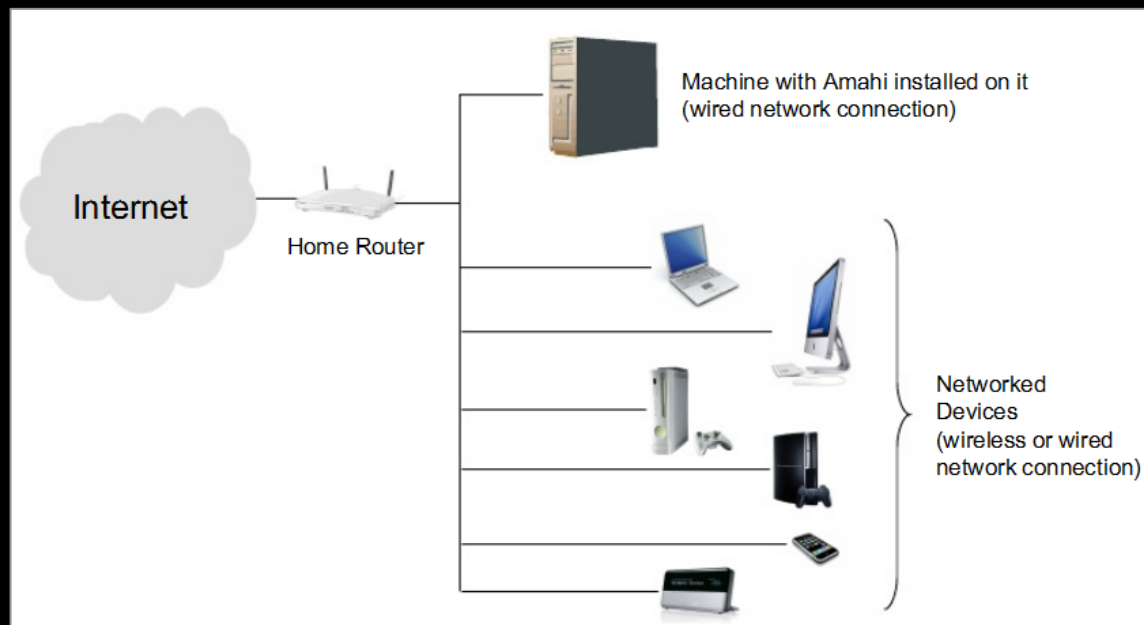

# What is Amahi?

- Open Source
- Easy to Use
- Media Streaming
- Disk Pooling
- One-Click Apps
- VPN
- Easy Backups
- File Sharing
- Dynamic DNS
- and more...

# Installation

- Bootable Fedora 14 install DVD and Amahi Repo
- Turn off DHCP in Router
- Static ip address at 192.168.1.10
- Check Gateway address
  - 192.168.**0**.1 vs 192.168.**1**.1

Demo – VPN, Amahi Dashboard, and PuTTY access